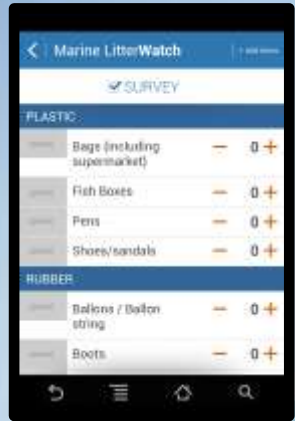

Marine LitterWatch

National Databases

MSFD Dataset

Marine LitterWatch database

Eye on Earth