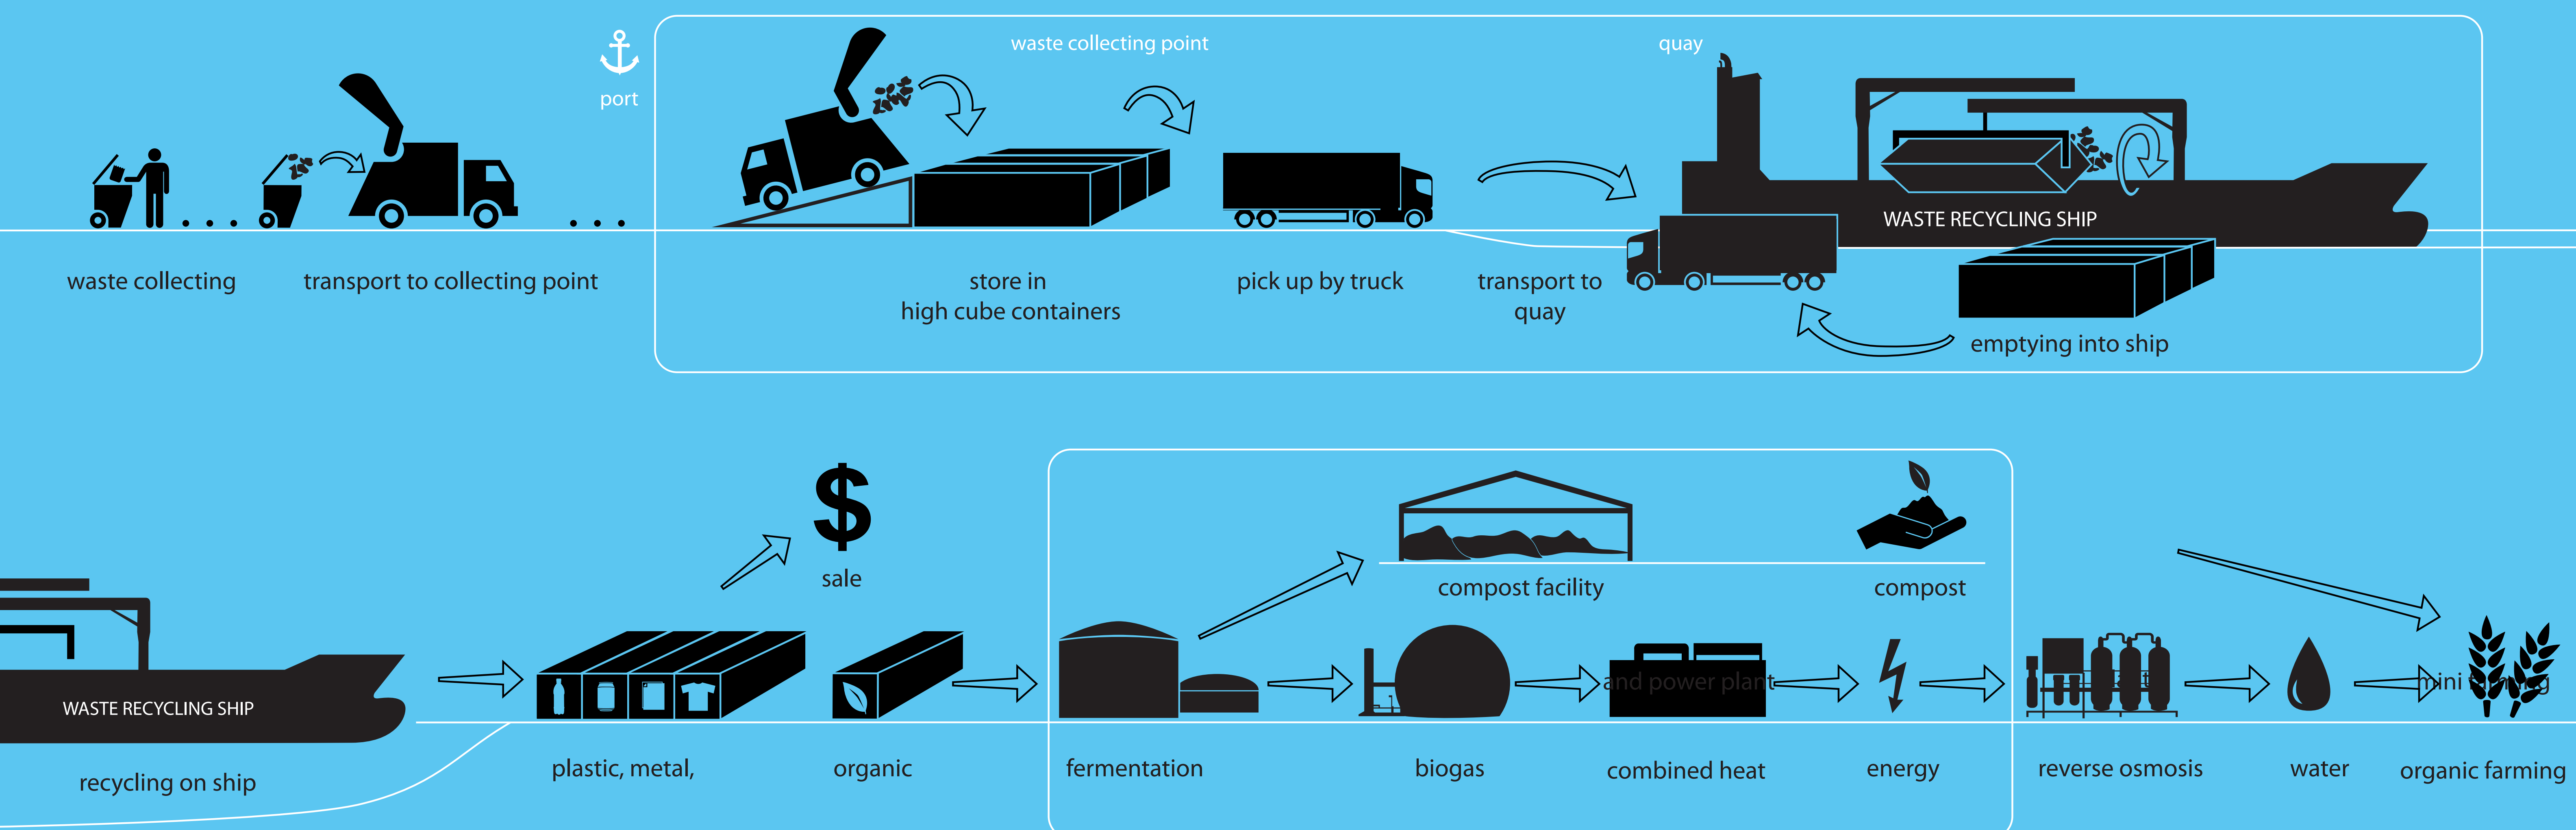

WASTE RECYCLING SHIPS[©] FOR ISLANDS AND COASTAL MEGACITIES

WHY IS A SHIP THE SOLUTION ?

Two concepts are sponsored by:
Deutsche Bundesstiftung Umwelt

Dipl.- Ing. Dirk Lindenau
Lindenau Maritime Engineering & Projecting

Team of Waste Recycling Ship :
Prof. Klaus Fricke, Dipl.-Ing. Burkart Schulte, Prof. Dipl.-Ing. Andreas Meyer-Bohe