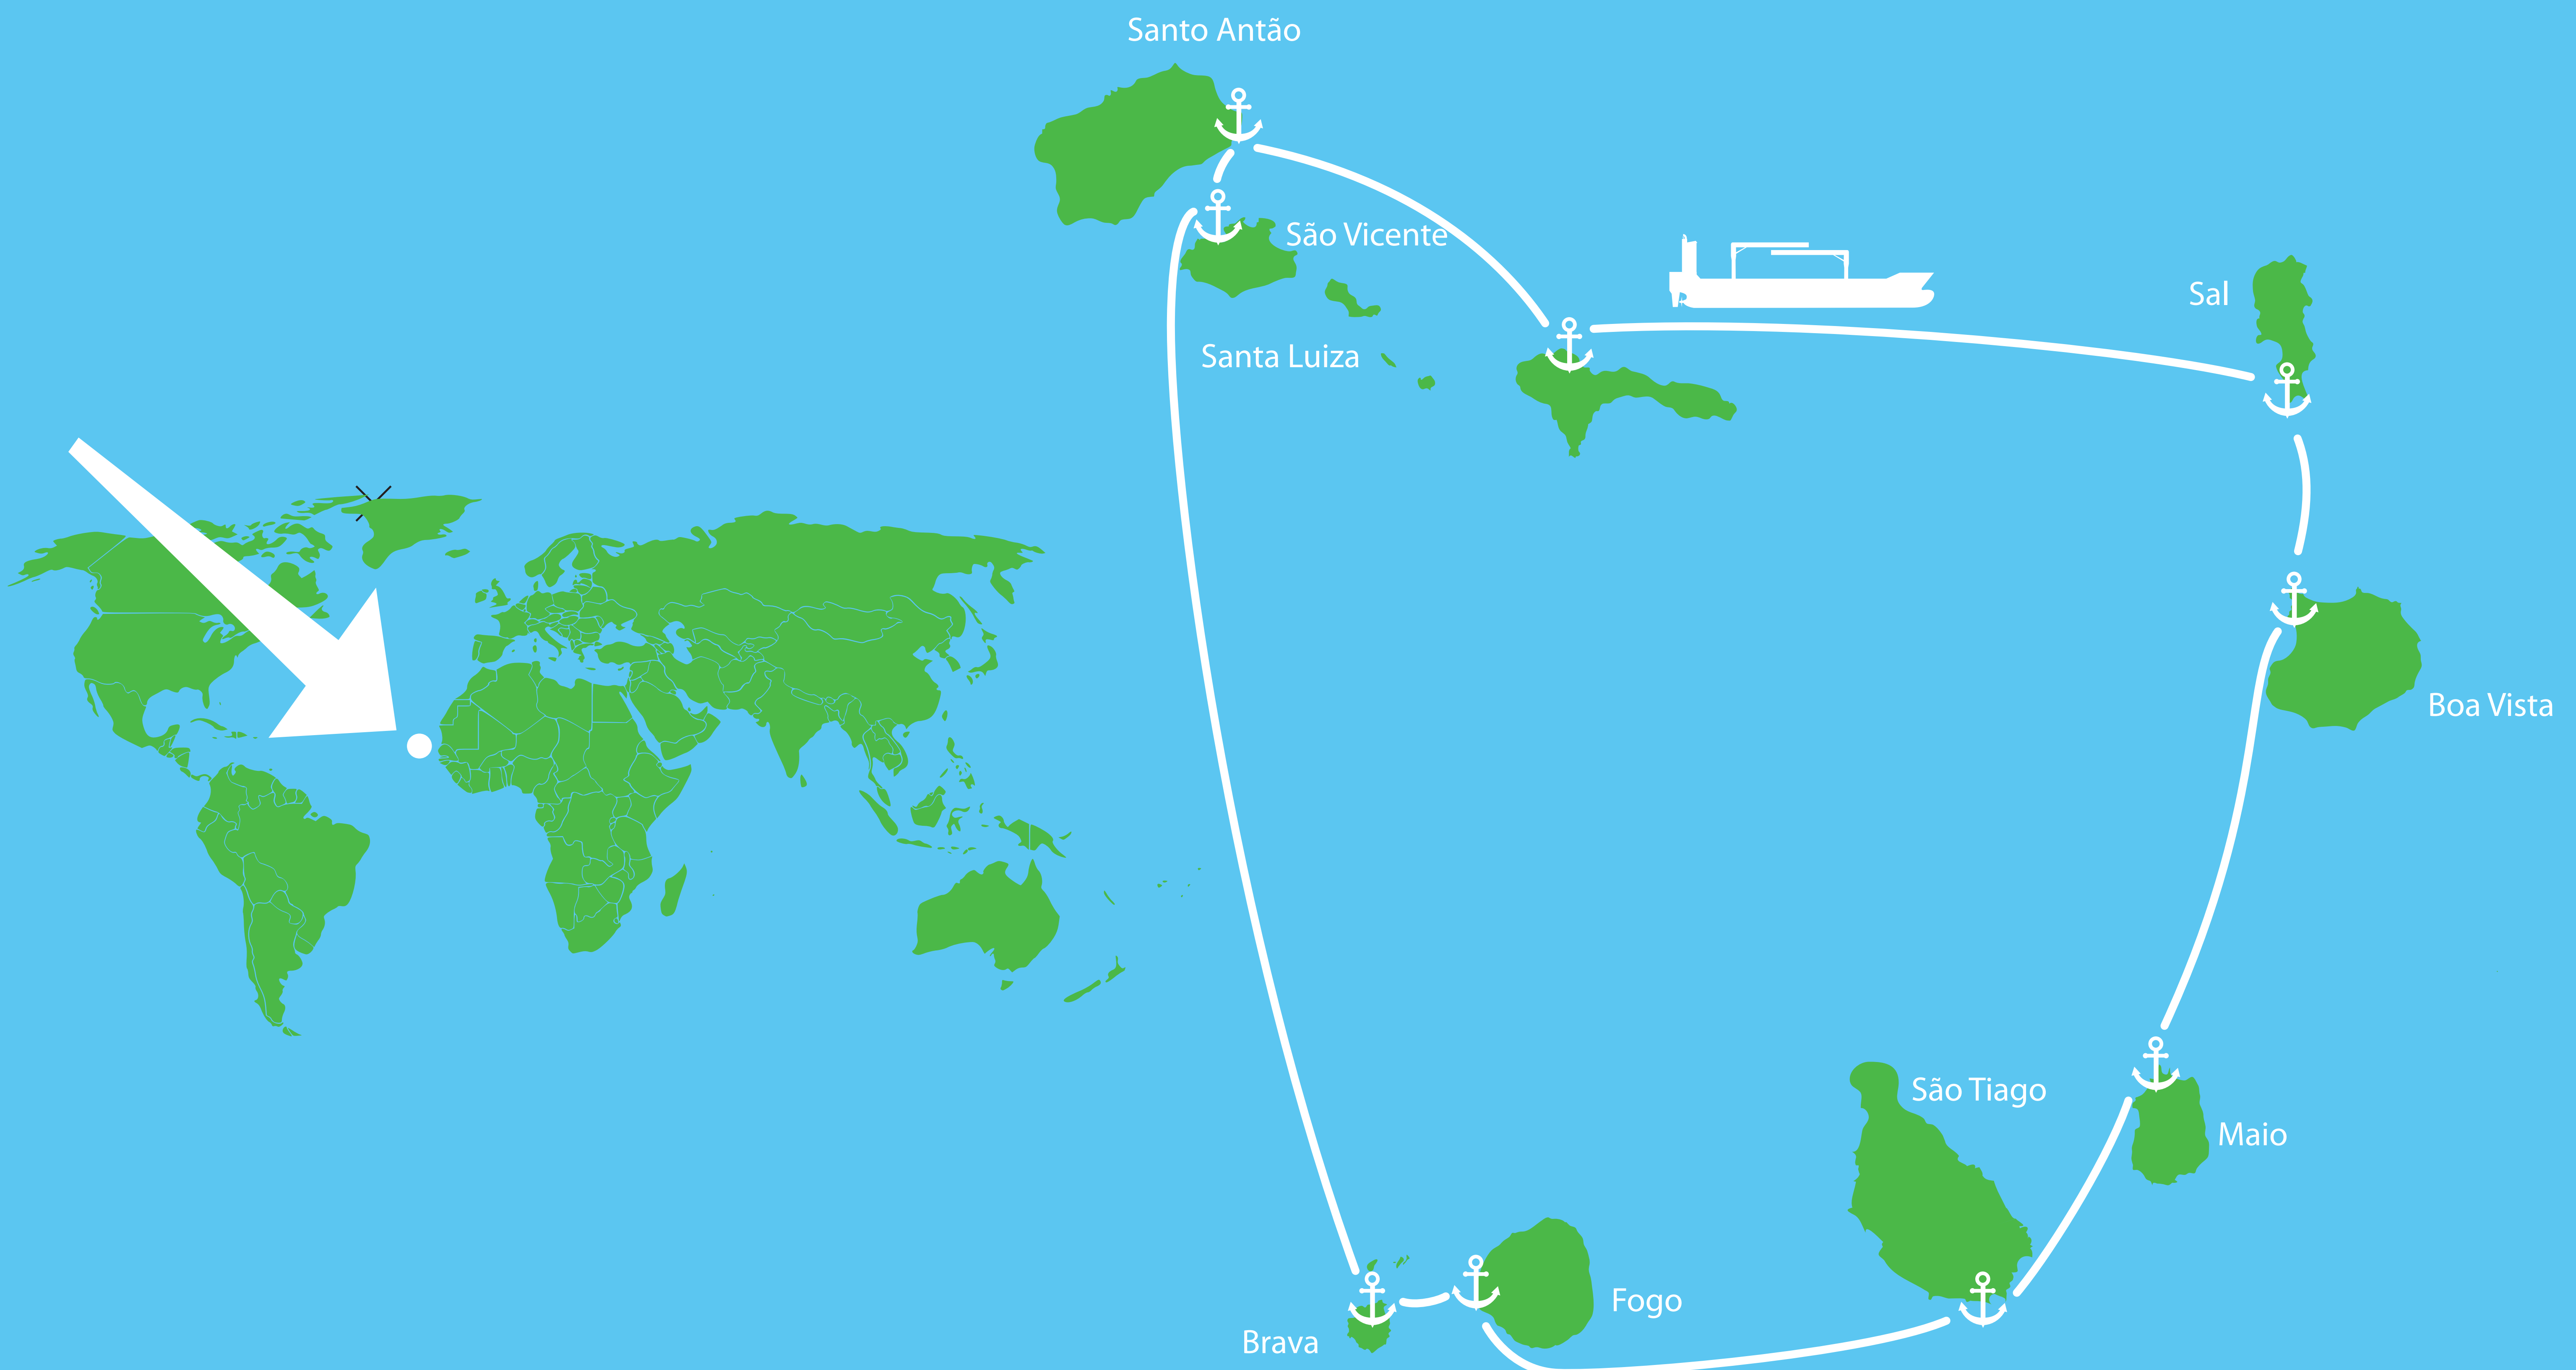

WASTE RECYCLING SHIPS[©] FOR ISLANDS AND COASTAL MEGACITIES

WHY IS A SHIP THE SOLUTION ?

Two concepts are sponsored by:
Deutsche Bundesstiftung Umwelt

Dipl.- Ing. Dirk Lindenau
Lindenau Maritime Engineering & Projecting

Team of Waste Recycling Ship :
Prof. Klaus Fricke, Dipl.-Ing. Burkart Schulte, Prof. Dipl.-Ing. Andreas Meyer-Bohe