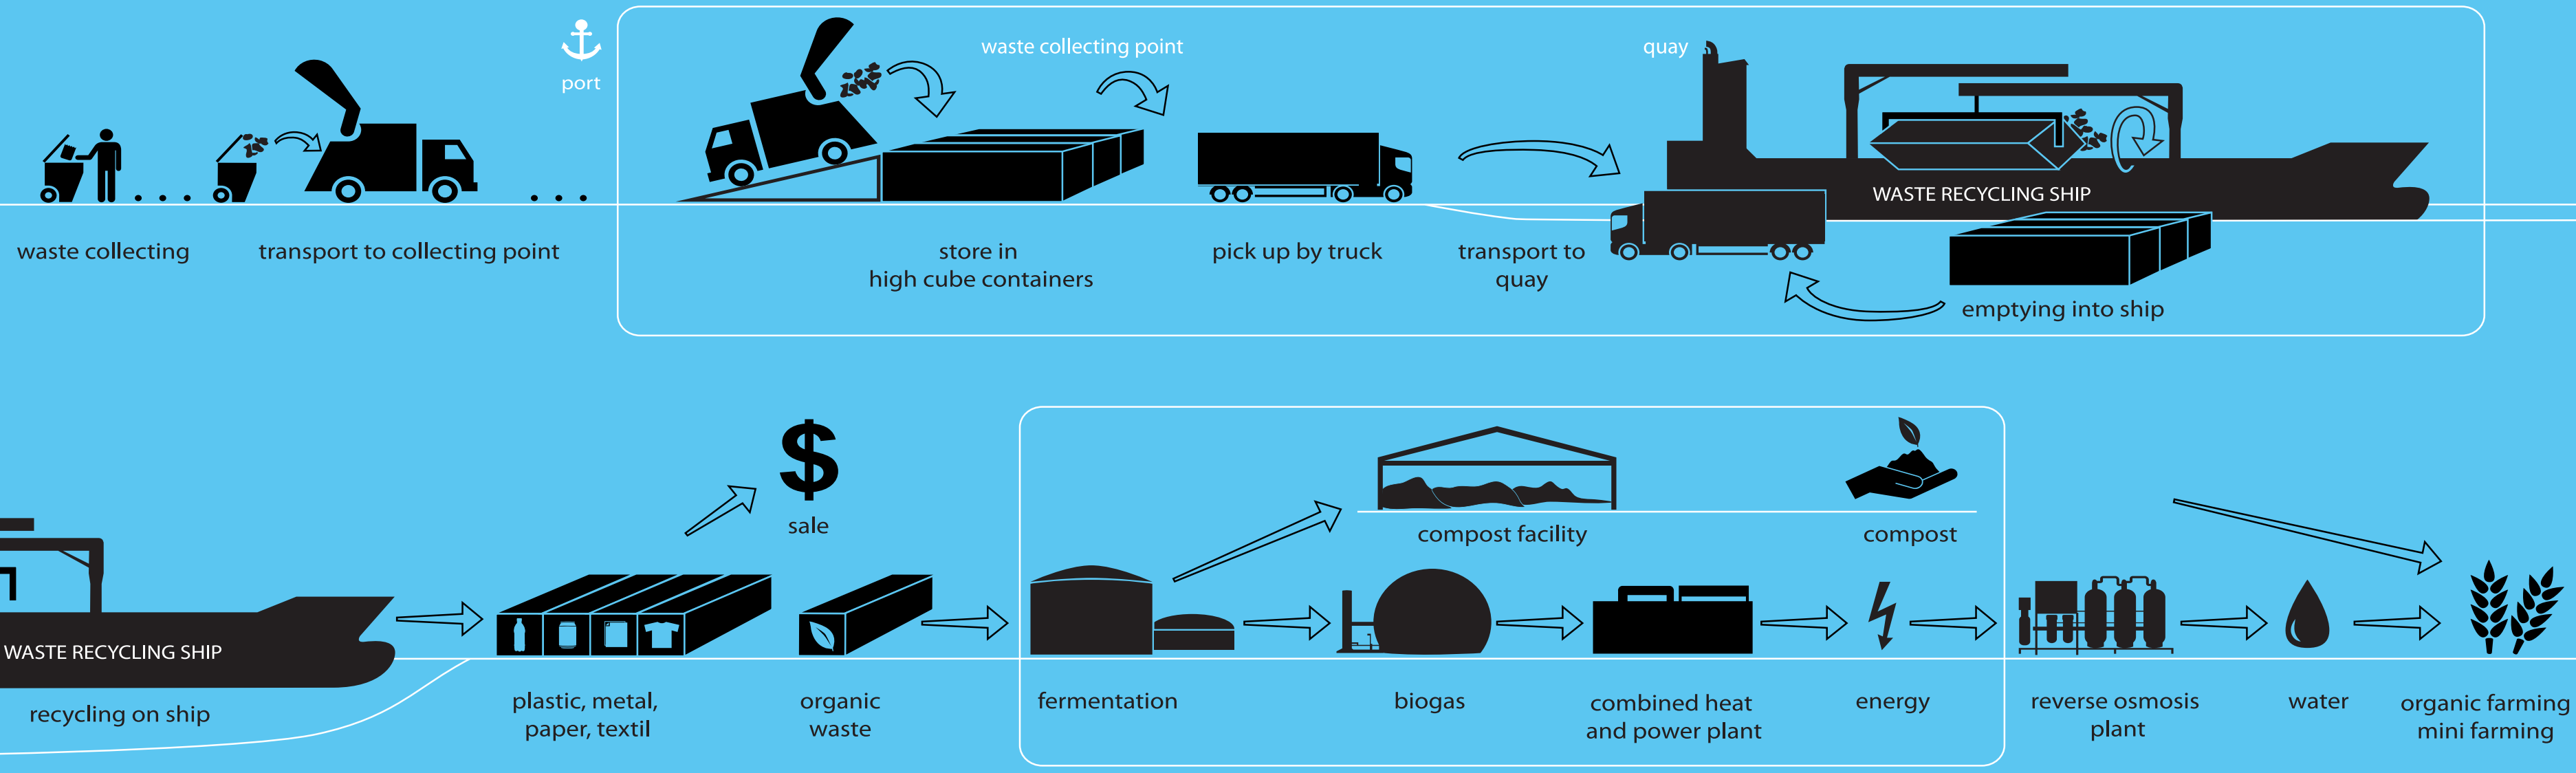

WASTE RECYCLING SHIPS[©] FOR ISLANDS AND COASTAL MEGACITIES

WHY IS A SHIP THE SOLUTION ?

Two concepts are sponsored by :
Deutsche Bundesstiftung Umwelt

Dipl.- Ing. Dirk Lindenau
Lindenau Maritime Engineering & Projecting

Team of Waste Recycling Ship :
Prof. Klaus Fricke, Dipl.-Ing. Burkart Schulte, Prof. Dipl.-Ing. Andreas Meyer-Bohe