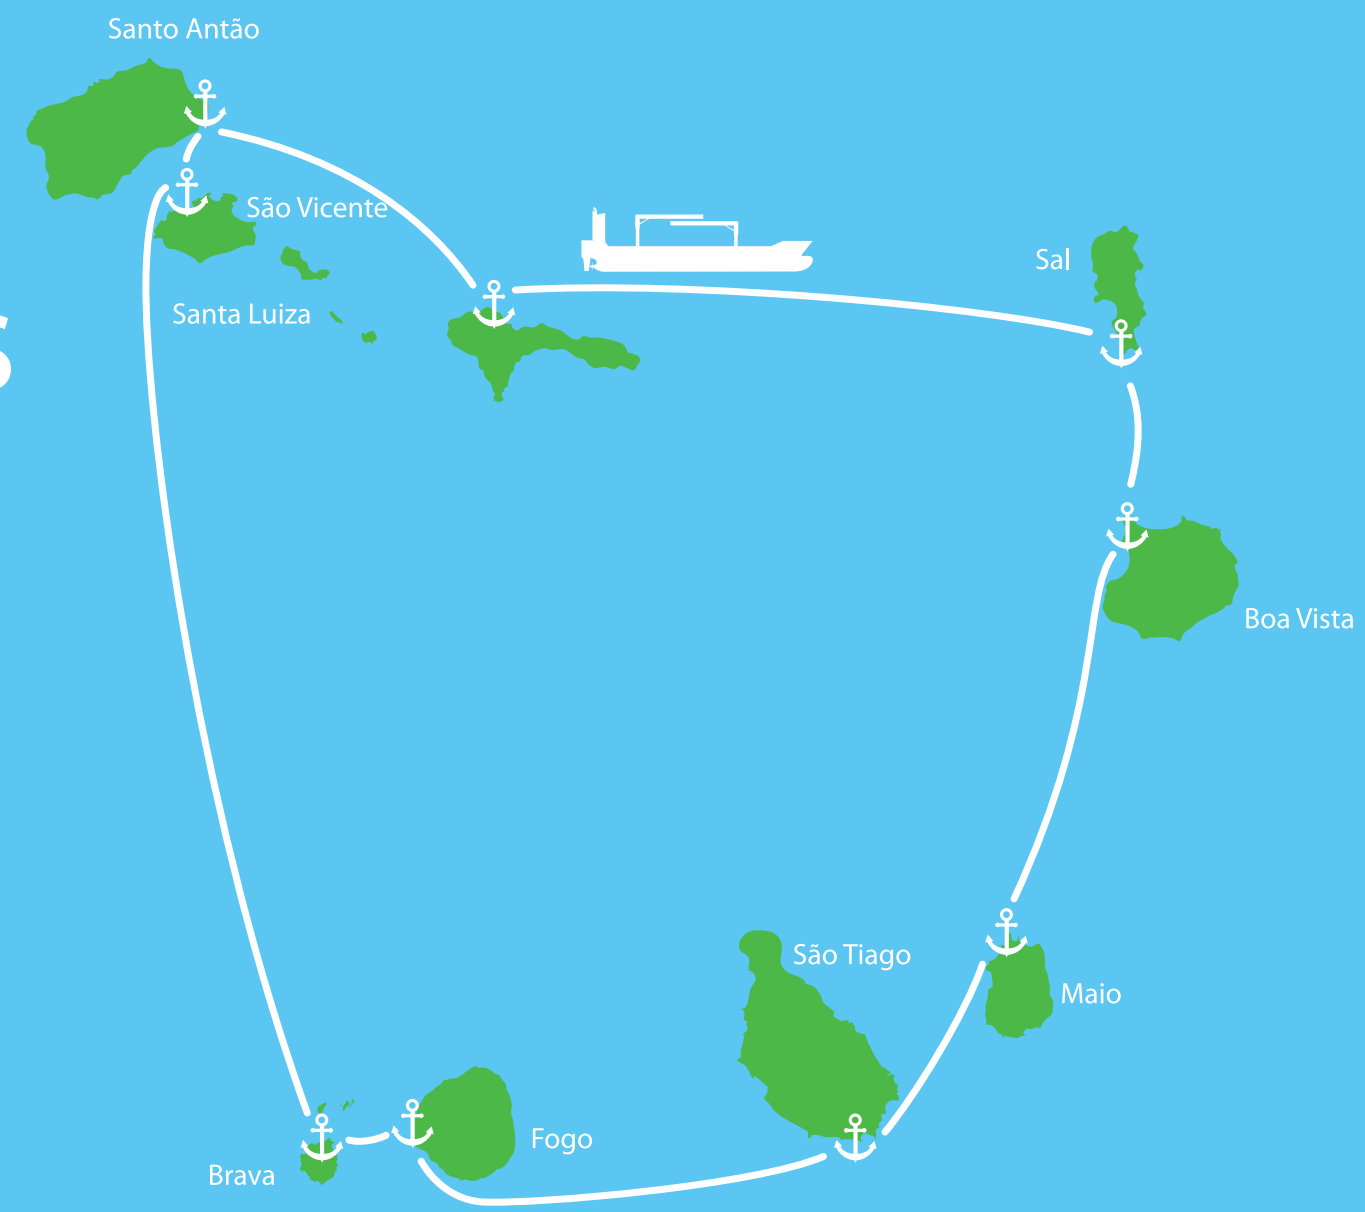

WASTE RECYCLING SHIPS[©] FOR ISLANDS AND COASTAL MEGACITIES

WHY IS A SHIP THE SOLUTION ?

Two concepts are sponsored by :
Deutsche Bundesstiftung Umwelt

Dipl.- Ing. Dirk Lindenau
Lindenau Maritime Engineering & Projecting

Team of Waste Recycling Ship :
Prof. Klaus Fricke, Dipl.-Ing. Burkart Schulte, Prof. Dipl.-Ing. Andreas Meyer-Bohe